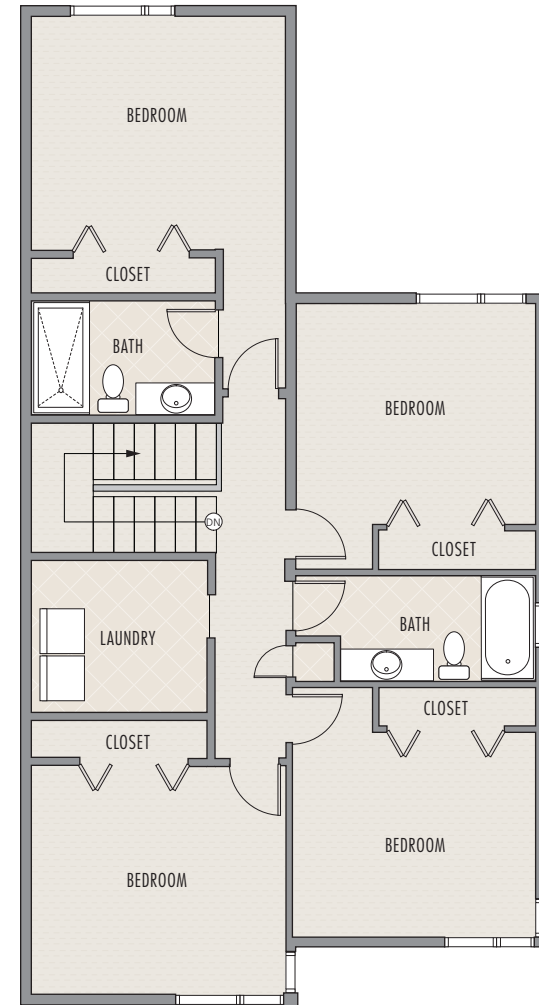

WHITEWATER

Cheakamus CROSSING

UNIT E
4 BED, 3 BATH + STORAGE
2049 APPROX. SQ.FT.

SQUARE FOOTAGE BASED ON ARCHITECTURAL PLANS AND FINISHED SIZE MAY VARY. THE DEVELOPER RESERVES THE RIGHT TO MODIFY OR CHANGE SPECIFICATIONS AND PLANS WITHOUT NOTICE AS DEEMED NECESSARY. E&OE.