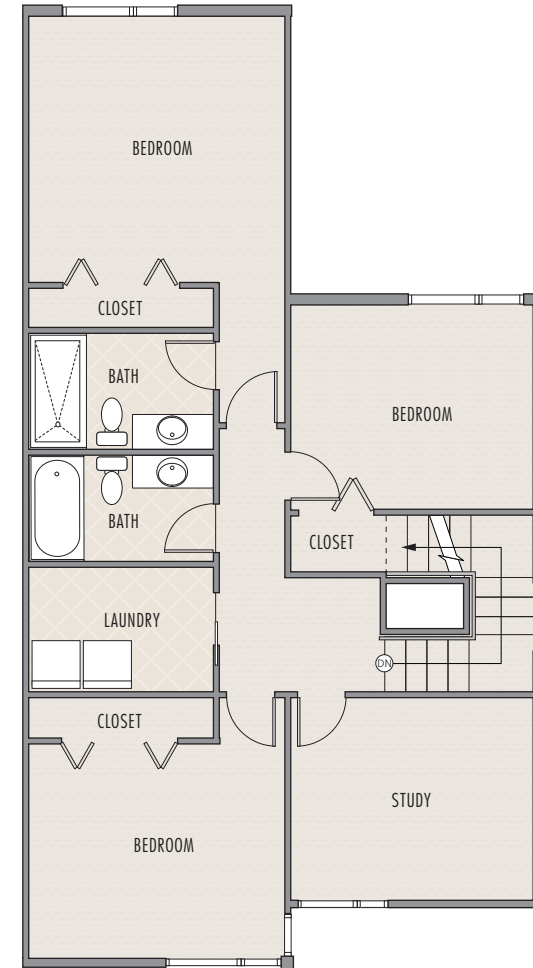

WHITEWATER Cheakamus CROSSING

UNIT D
4 BED, 3 BATH + STORAGE
2000 APPROX.
SQ.FT.

SQUARE FOOTAGE BASED ON ARCHITECTURAL PLANS AND FINISHED SIZE MAY VARY. THE DEVELOPER RESERVES THE RIGHT TO MODIFY OR CHANGE SPECIFICATIONS AND PLANS WITHOUT NOTICE AS DEEMED NECESSARY. E&OE.