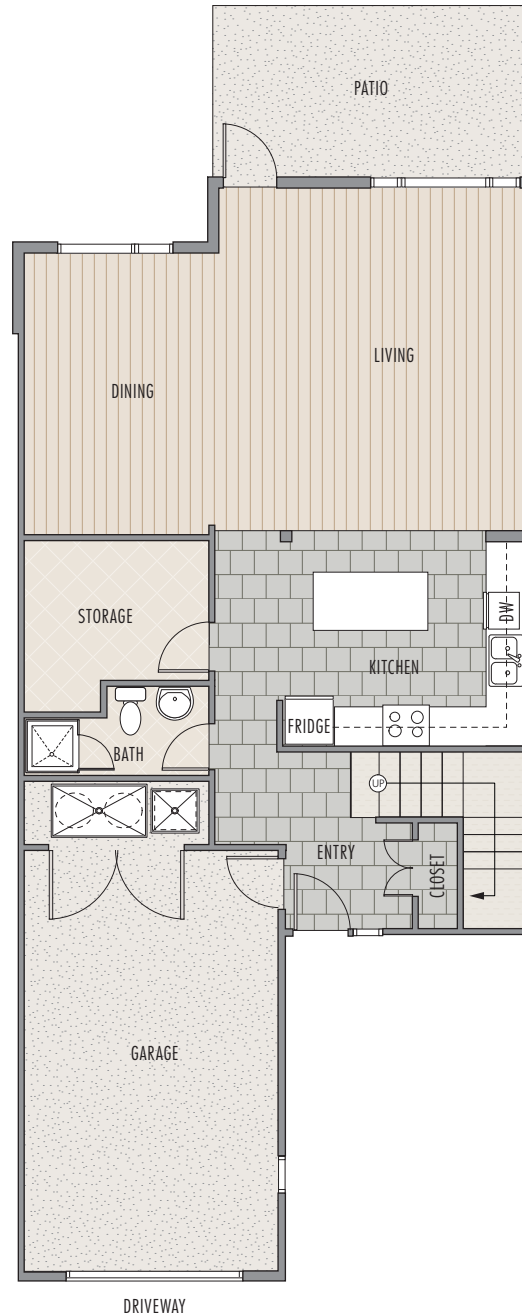

WHITEWATER Cheakamus CROSSING

UNIT D
4 BED, 3 BATH + STORAGE
2000 APPROX.
SQ.FT.

SQUARE FOOTAGE BASED ON ARCHITECTURAL PLANS AND FINISHED SIZE MAY VARY. THE DEVELOPER RESERVES THE RIGHT TO MODIFY OR CHANGE SPECIFICATIONS AND PLANS WITHOUT NOTICE AS DEEMED NECESSARY. E&OE.