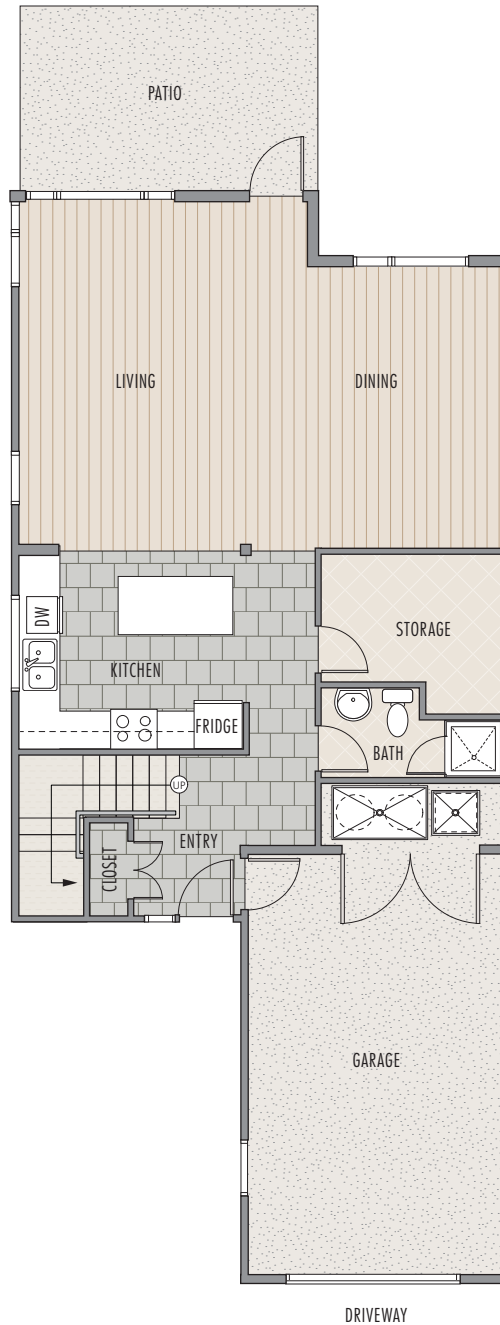

WHITEWATER

Cheakamus CROSSING

UNIT C
 4 BED, 3 BATH + STORAGE
 1853 APPROX. SQ.FT.

SQUARE FOOTAGE BASED ON ARCHITECTURAL PLANS AND FINISHED SIZE MAY VARY. THE DEVELOPER RESERVES THE RIGHT TO MODIFY OR CHANGE SPECIFICATIONS AND PLANS WITHOUT NOTICE AS DEEMED NECESSARY. E&OE.