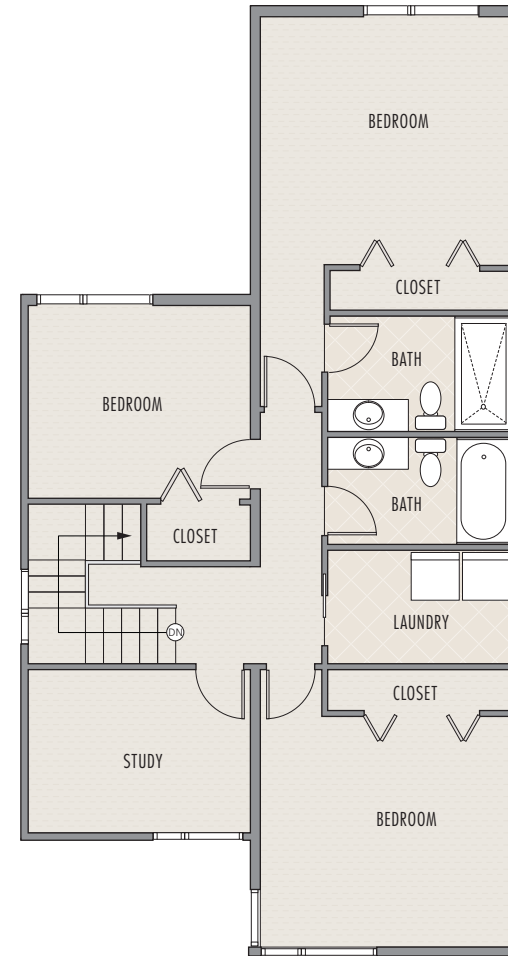

WHITEWATER

Cheakamus CROSSING

UNIT C
 4 BED, 3 BATH + STORAGE
 1853 APPROX. SQ.FT.

SQUARE FOOTAGE BASED ON ARCHITECTURAL PLANS AND FINISHED SIZE MAY VARY. THE DEVELOPER RESERVES THE RIGHT TO MODIFY OR CHANGE SPECIFICATIONS AND PLANS WITHOUT NOTICE AS DEEMED NECESSARY. E&OE.