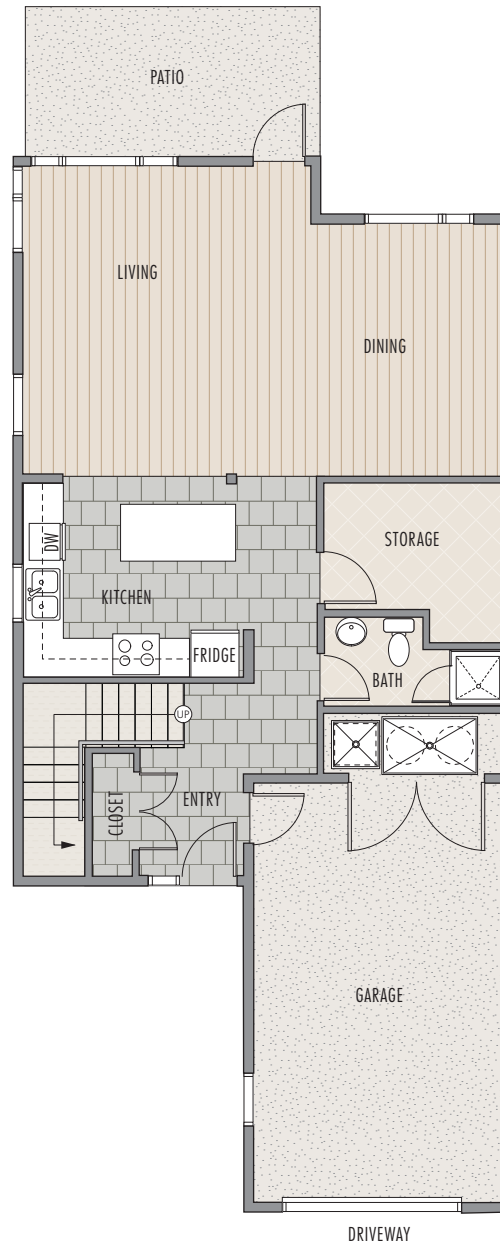

WHITEWATER

Cheakamus CROSSING

UNIT B
3 BED, 3 BATH + STORAGE
1708 APPROX.
SQ.FT.

SQUARE FOOTAGE BASED ON ARCHITECTURAL PLANS AND FINISHED SIZE MAY VARY. THE DEVELOPER RESERVES THE RIGHT TO MODIFY OR CHANGE SPECIFICATIONS AND PLANS WITHOUT NOTICE AS DEEMED NECESSARY. E&OE.