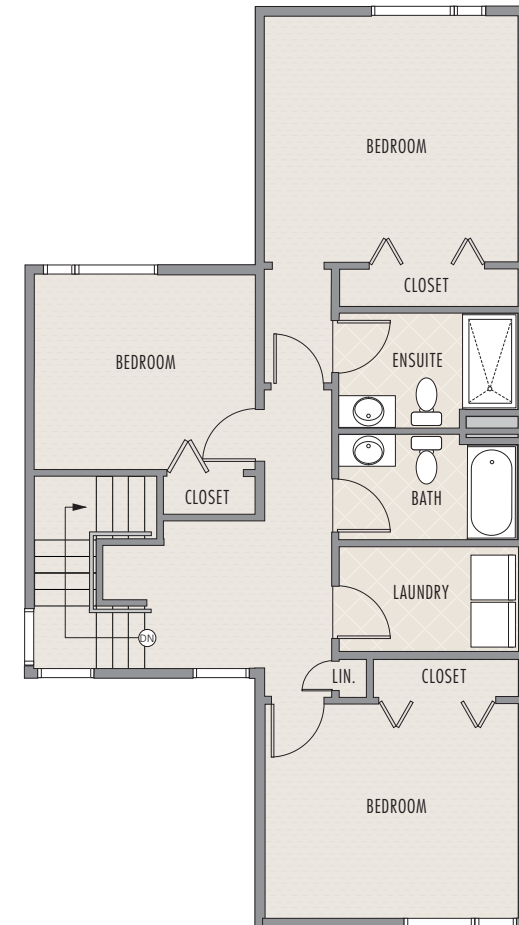

WHITEWATER

Cheakamus CROSSING

UNIT B
3 BED, 3 BATH + STORAGE
1708 APPROX.
SQ.FT.

SQUARE FOOTAGE BASED ON ARCHITECTURAL PLANS AND FINISHED SIZE MAY VARY. THE DEVELOPER RESERVES THE RIGHT TO MODIFY OR CHANGE SPECIFICATIONS AND PLANS WITHOUT NOTICE AS DEEMED NECESSARY. E&OE.