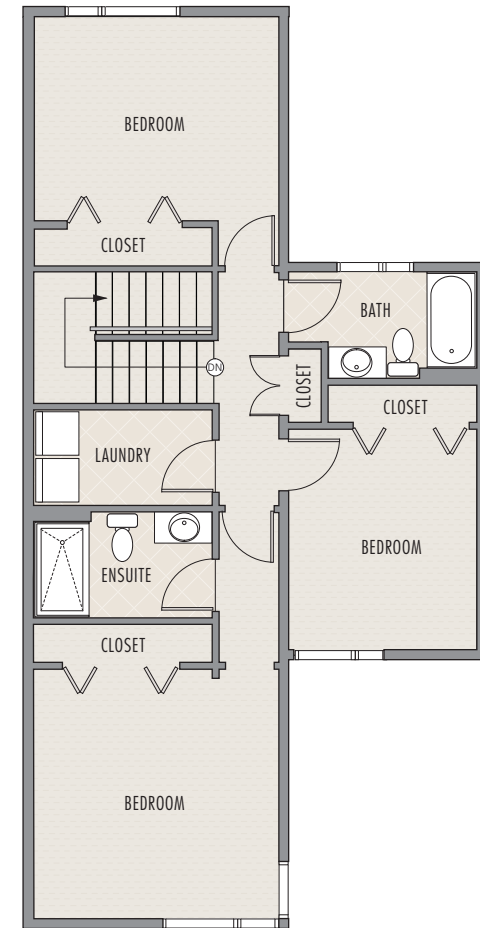

WHITEWATER

Cheakamus CROSSING

UNIT A
3 BED, 3 BATH + STORAGE
1560 APPROX.
 SQ.FT.

SQUARE FOOTAGE BASED ON ARCHITECTURAL PLANS AND FINISHED SIZE MAY VARY. THE DEVELOPER RESERVES THE RIGHT TO MODIFY OR CHANGE SPECIFICATIONS AND PLANS WITHOUT NOTICE AS DEEMED NECESSARY. E&OE.