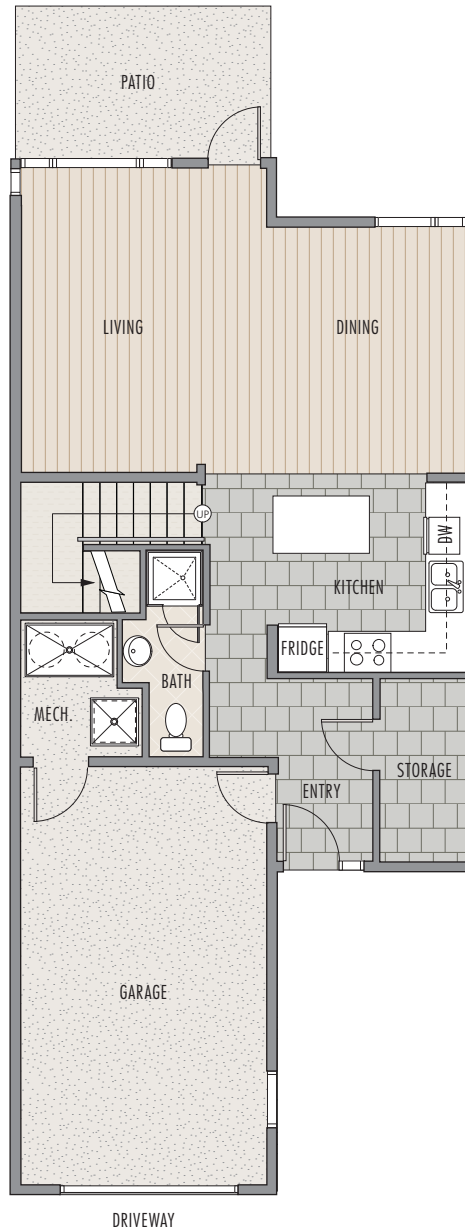

WHITEWATER

Cheakamus CROSSING

UNIT A
3 BED, 3 BATH + STORAGE
1560 APPROX.
 SQ.FT.

SQUARE FOOTAGE BASED ON ARCHITECTURAL PLANS AND FINISHED SIZE MAY VARY. THE DEVELOPER RESERVES THE RIGHT TO MODIFY OR CHANGE SPECIFICATIONS AND PLANS WITHOUT NOTICE AS DEEMED NECESSARY. E&OE.