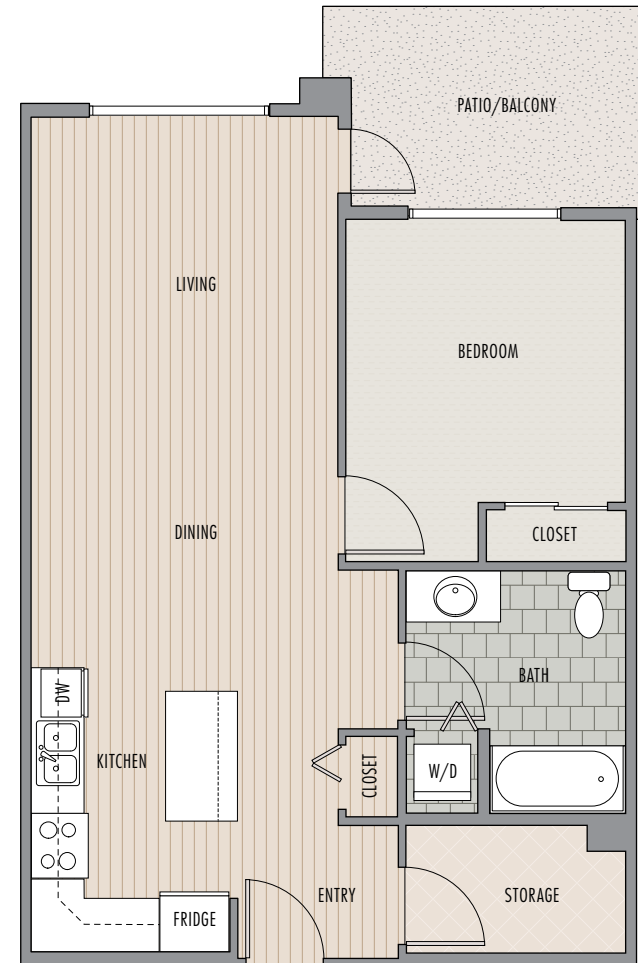

THE FALLS

Cheakamus CROSSING

UNIT AI
 1 BED, 1 BATH + STORAGE
 748 APPROX.
 SQ.FT.

SQUARE FOOTAGE BASED ON ARCHITECTURAL PLANS AND FINISHED SIZE MAY VARY. THE DEVELOPER RESERVES THE RIGHT TO MODIFY OR CHANGE SPECIFICATIONS AND PLANS WITHOUT NOTICE AS DEEMED NECESSARY. E&OE.