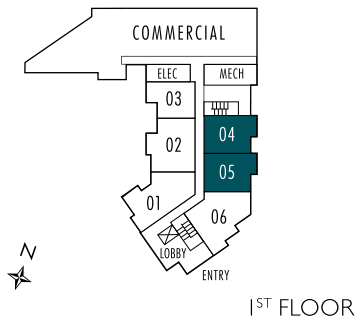

THE FALLS

Cheakamus CROSSING

UNIT AI
 1 BED, 1 BATH + STORAGE
 748 APPROX.
 SQ.FT.

SQUARE FOOTAGE BASED ON ARCHITECTURAL PLANS AND FINISHED SIZE MAY VARY. THE DEVELOPER RESERVES THE RIGHT TO MODIFY OR CHANGE SPECIFICATIONS AND PLANS WITHOUT NOTICE AS DEEMED NECESSARY. E&OE.